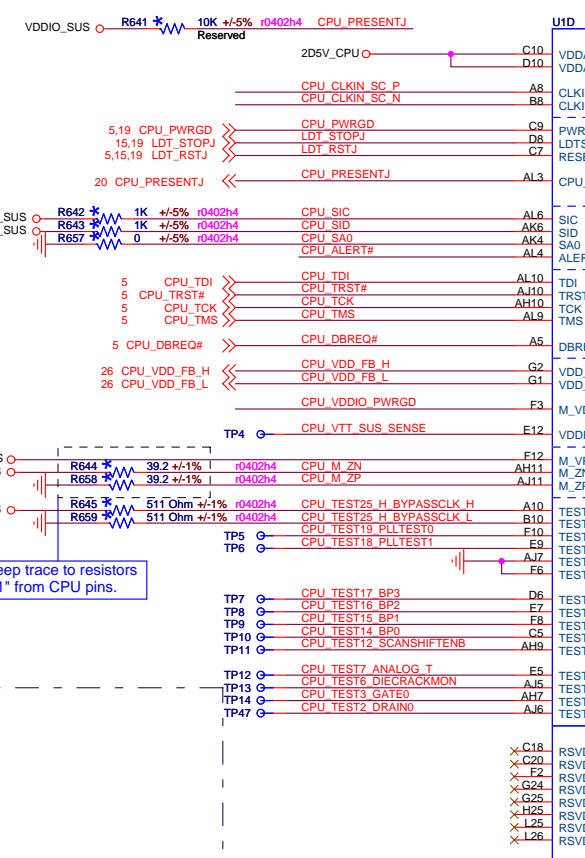

# CPU Control and Miscellaneous

Pin naming for VID pins indicate "Serial VID"/"Parallel VID" connections.

**FOXCONN**  
FOXCONN PCEG

Title: **AM3 CPU CONTROL & MISC**

Size: Custom Document Number: **RS88M05** Rev: A