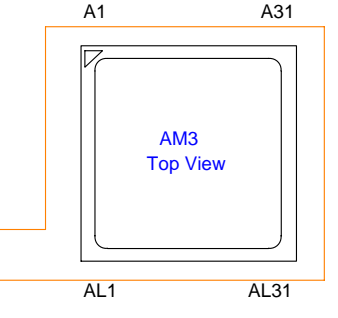

# CPU Control and Miscellaneous

Pin naming for VID pins indicate "Serial VID"/"Parallel VID" connections.

**FOXCONN**  
FOXCONN PCEG

Title: **AM3 CPU CONTROL & MISC**

Size: Custom Document Number: **RS88M05** Rev: A