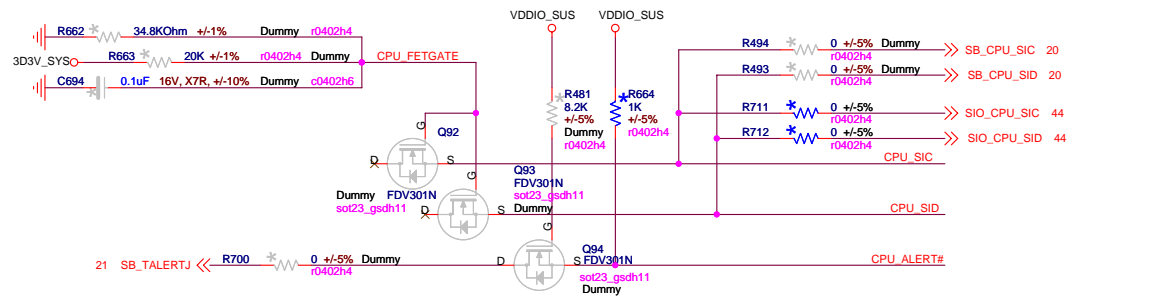

# CPU Control and Miscellaneous

Pin naming for VID pins indicate "Serial VID"/"Parallel VID" connections.

**FOXCONN**  
FOXCONN PCEG

Title: **AM3 CPU CONTROL & MISC**

Size: Custom Document Number: **RS88M05** Rev: A