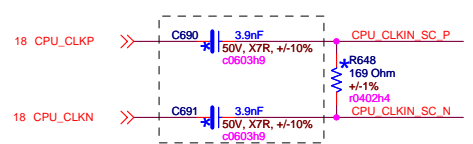

# CPU Control and Miscellaneous

Pin naming for VID pins indicate "Serial VID"/"Parallel VID" connections.

**FOXCONN**  
FOXCONN PCEG

Title: **AM3 CPU CONTROL & MISC**

Size: Custom Document Number: **RS88M05** Rev: A