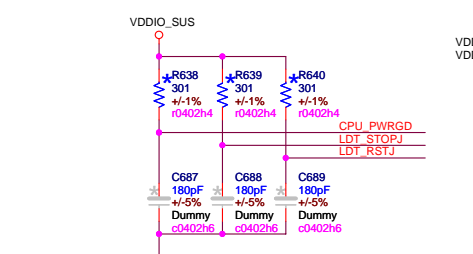

# CPU Control and Miscellaneous

Pin naming for VID pins indicate "Serial VID"/"Parallel VID" connections.

**FOXCONN**  
FOXCONN PCEG

Title: **AM3 CPU CONTROL & MISC**

Size: Custom Document Number: **RS88M05** Rev: A