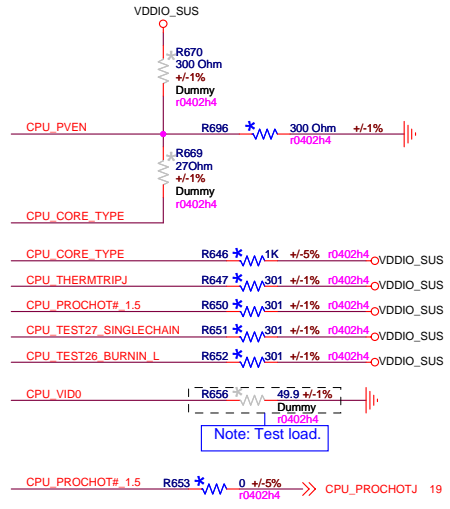

# CPU Control and Miscellaneous

Pin naming for VID pins indicate "Serial VID"/"Parallel VID" connections.

**FOXCONN**  
FOXCONN PCEG

Title: **AM3 CPU CONTROL & MISC**

Size: Custom Document Number: **RS88M05** Rev: A