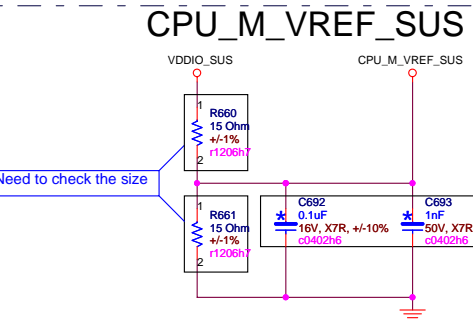

# CPU Control and Miscellaneous

Pin naming for VID pins indicate "Serial VID"/"Parallel VID" connections.

**FOXCONN**  
FOXCONN PCEG

Title: **AM3 CPU CONTROL & MISC**

Size: Custom Document Number: **RS88M05** Rev: A