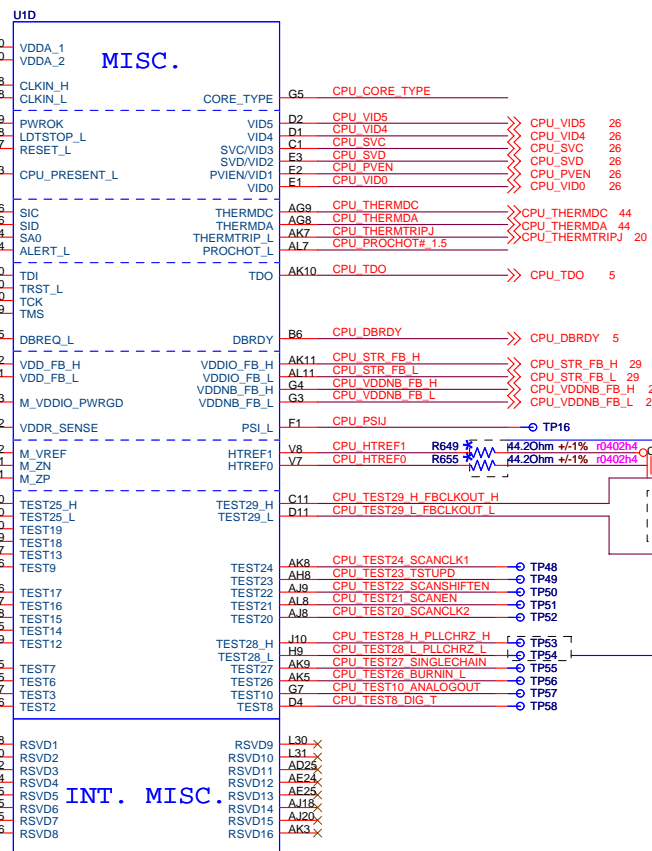

# CPU Control and Miscellaneous

Pin naming for VID pins indicate "Serial VID"/"Parallel VID" connections.

**FOXCONN**  
FOXCONN PCEG

Title: **AM3 CPU CONTROL & MISC**

Size: Custom Document Number: **RS88M05** Rev: A