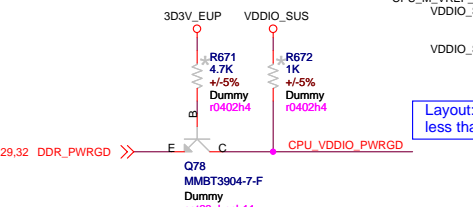

# CPU Control and Miscellaneous

Pin naming for VID pins indicate "Serial VID"/"Parallel VID" connections.

**FOXCONN**  
FOXCONN PCEG

Title: **AM3 CPU CONTROL & MISC**

Size: Custom Document Number: **RS88M05** Rev: A